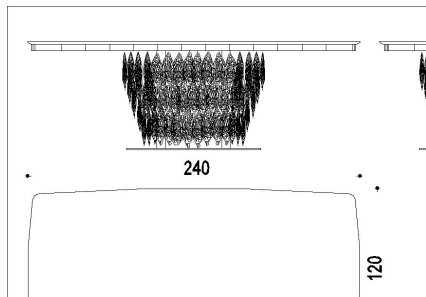

ダイニングテーブル

Brand CORNELIO CAPPELLINI

Dimensions W.240 ×D.110 ×H.78cm

Description

※ 掲載価格は消費税込みの金額です。

MA11: Carrara Bianco marble **¥8,196,100**

MA15: Marron Damasco marble **¥8,580,000**

MA13: Calacatta gold marble **¥9,677,800**

MA25: Fior di pesco grigio marble **¥9,141,000**

MA17: Travertino Onyx **¥10,225,600**

MA20: Yellow Onyx **¥10,604,000**

Optional Metal Up Charge : ME12(Gold Metal) **¥458,700**